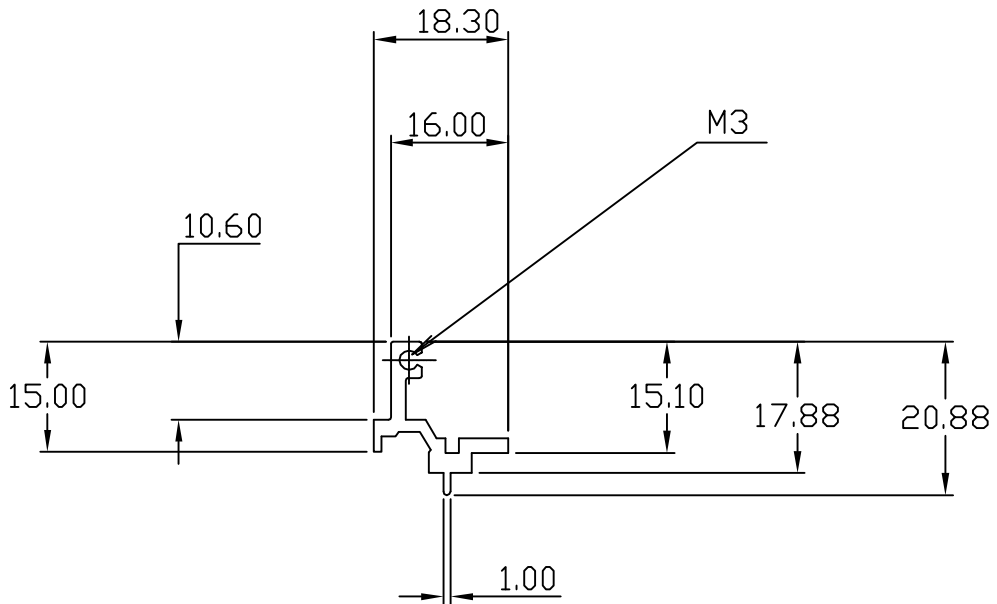

THIS DOCUMENT IS THE PROPERTY OF SUBRACK SYSTEM PRODUCTS LTD AND MUST NOT BE DISCLOSED/COPIED TO A THIRD PARTY WITHOUT CONSENT.

A

B

IF IN DOUBT-ASK

EXTRUSION No. 55079X

DIMENSIONS IN MILLIMETERS
GEOMETRIC SYMBOLS TO B.S.308

A > 24-11-97

REFERENCES

DDISK

MATERIAL AL.AL BS1474 FINISH
6063 TF

DRAWN MB CHK,D TITLE MODULE RAIL PROFILE

SRS PRODUCTS LTD

SCALE 1 - 1

SHEET 1 - 1

CODE 55079X A4

4

3

2

1